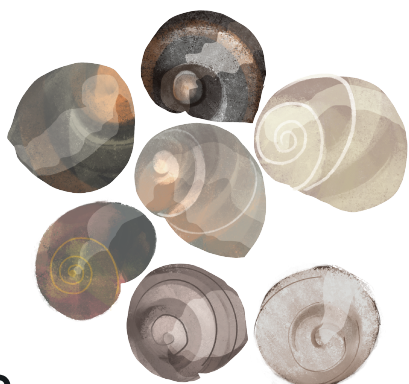

EPISODE 2: THE SHORE

Images of each of the “craiders” from the episode.

Teacher Notes

EPISODE 2: THE SHORE

What colour are the craiters?

Crab

Mussels

Periwinkle

Starfish