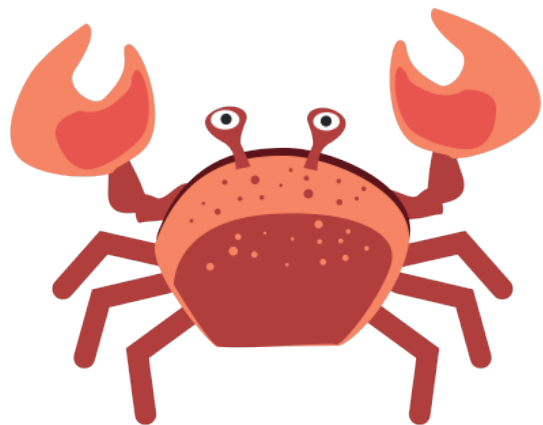

EPISODE 2: THE SHORE

Images of each of the “craiders” from the episode.

Teacher Notes

EPISODE 2: THE SHORE

What colour are the craiters?

Crab

Mussels

Periwinkle

Starfish