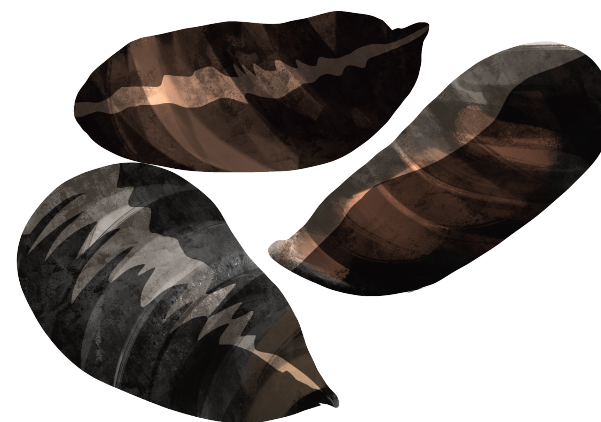

EPISODE 2: THE SHORE

Images of each of the “craiders” from the episode.

Teacher Notes

EPISODE 2: THE SHORE

What colour are the craiters?

Crab

Mussels

Periwinkle

Starfish